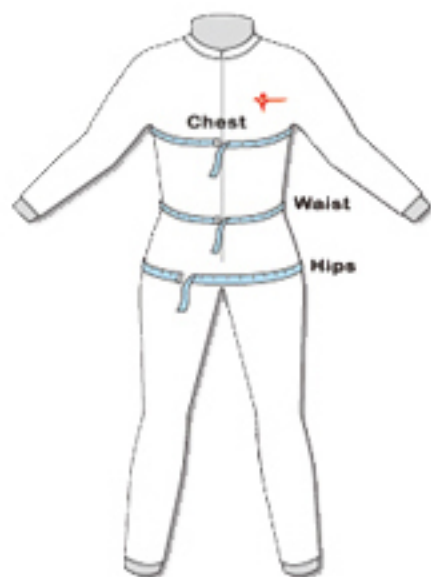

Thermalution Red Grade Plus

Unisex

	S	M
Chest	80 - 92.5 cm	87.5 - 100 cm
Waist	70 - 83 cm	72.5 - 85 cm
Hips	83 - 95 cm	83 - 95 cm
Hight	165 - 170 cm	165 - 170 cm

	L	XL
Chest	92.5 - 105 cm	105 - 117.5 cm
Waist	77.5 - 90 cm	85 - 97.5 cm
Hips	87,5 - 100 cm	97.5 110 cm
Hight	165 - 170 cm	165 - 170 cm

Thermalution Blue Grade Plus and Yellow Grade Plus

UNISEX

	Chest - cm
XS	76 cm ~ 83.8 cm
S	85 cm ~ 92.7 cm
M	92.7 cm ~ 102 cm
L	102 cm ~ 111 cm
XL	111 cm ~ 118.8 cm
XXL	118.8 cm ~ 127 cm

Thermalution Dive Series and Surf Series

Unisex

Chest - cm

S	94 - 104 cm
M	104 - 114 cm
L	114 - 122 cm
XL	122 - 132 cm
XXL	132 - 142 cm